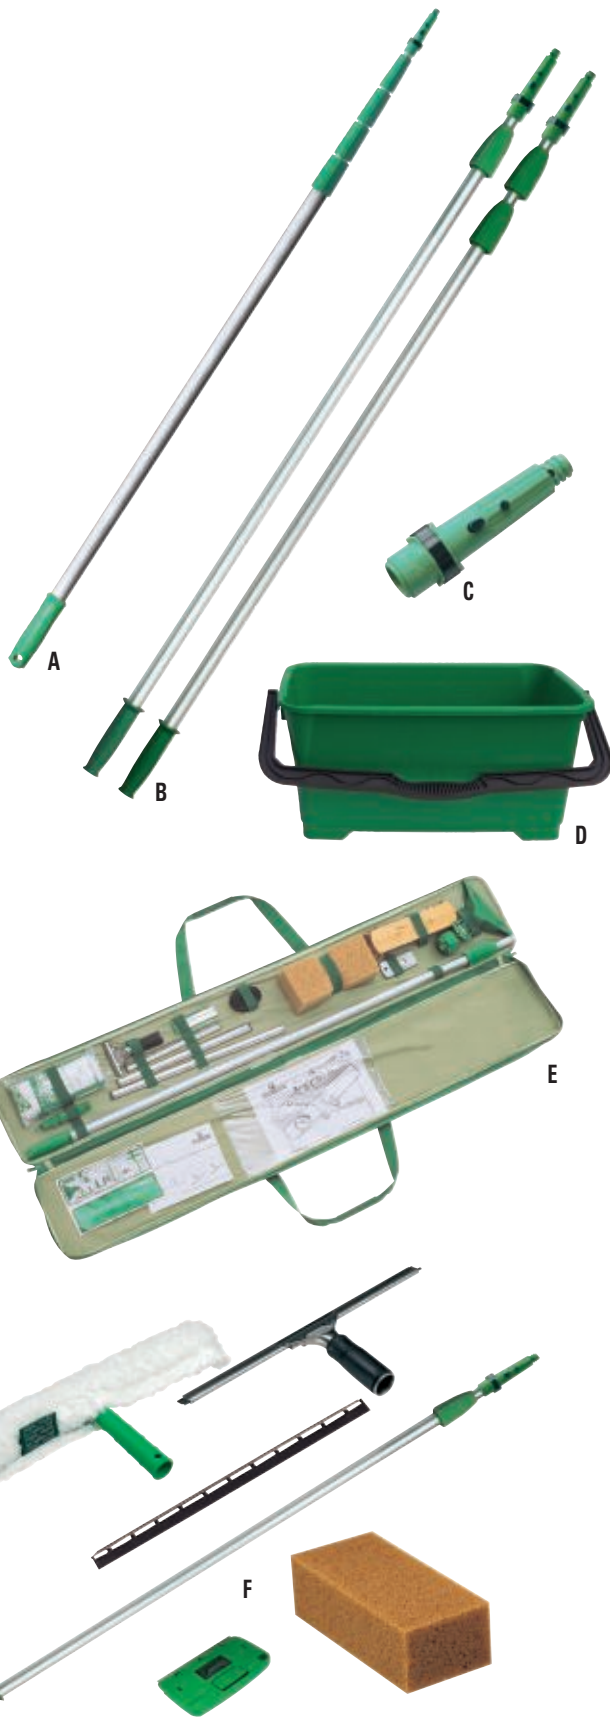

No.	Size	Sections	Each
UNG EZ120	4-ft.	2	
UNG EZ250	8-ft.	2	
UNG EZ400	13-ft.	2	
UNG ED370	12-ft.	3	
UNG ED450	14-ft.	3	
◆UNG ED550	18-ft.	3	
◆UNG ED900	30-ft.	3	

C. Locking Cone Adapter for OptiLoc and Tele-Plus

ErgoTec® Locking Cone.

UNG NCAN **Each**

D. ProBucket

Heavy-duty 6-gallon bucket with larger footprint for increased stability. Easily fits 18-in. washer. Rounded pour spouts on two corners for easier, more controlled emptying. Ergonomically designed handle increases comfort and is stiffer and more stable for balance when carrying. Use with optional snap-on lid and casters or bucket barge (not incl.). Green with black handle.

UNG QB220 **Each**

E. Tran-Set Cleaning Kit

Everything needed to clean walls, windows and ceilings in an organized nylon carrying case. Kit includes 8-ft. extension pole; 14-in. strip washer; large sponge; Pro squeegee handle; 10-in., 14-in. and 18-in. "S" channels with rubber blades; 36-in. soft replacement squeegee rubber blade; Pro Trim 10 Scraper with blade; Fixi Clamp; Handi-Brush and instructions.

UNG TRSO **Kit**

F. Pro Window Kit

Great starter kit for professional results. Includes 8-ft. extension pole, 18-in. strip washer, Pro stainless steel squeegee handle, 12-in. and 18-in. "S" channels with rubber blades, large sponge and Pro Trim Scraper with one blade.

UNG PWKO **Kit**

WINDOW SQUEEGEES & WASHERS

Prices are subject to change.