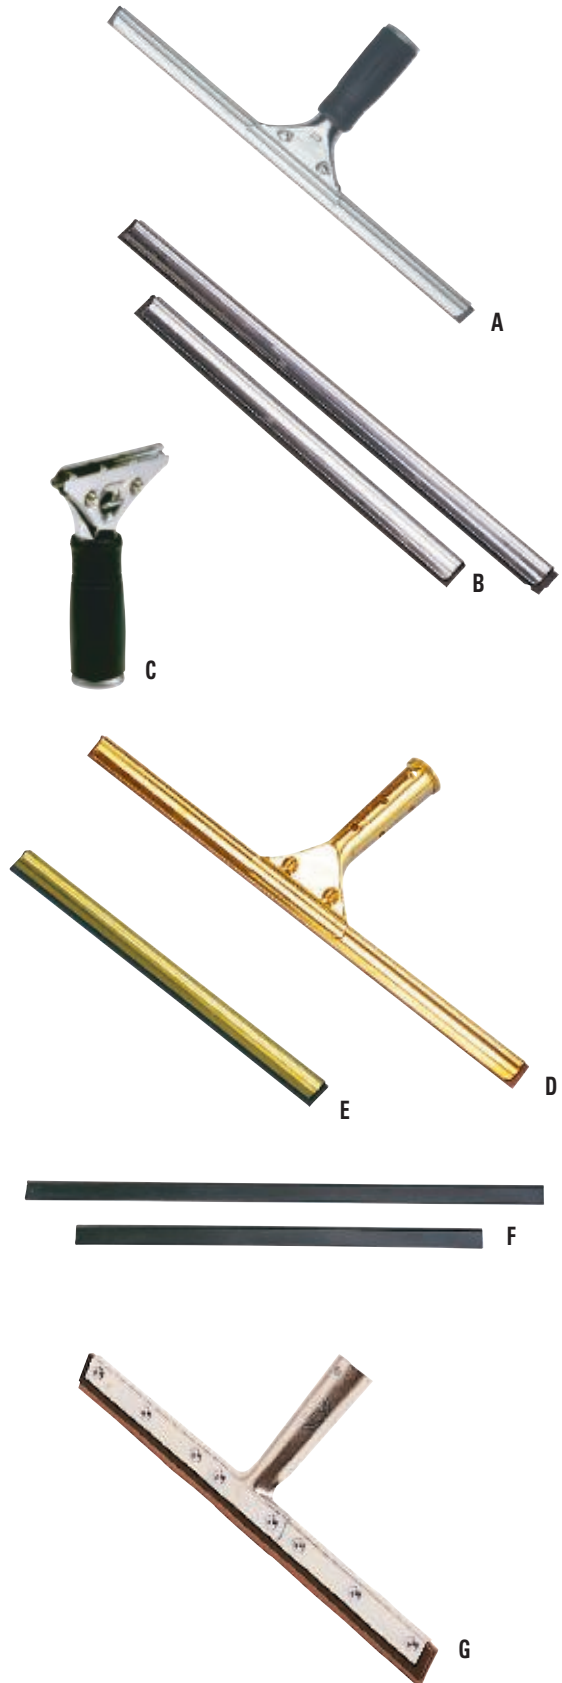

Quality Tools for Smart Cleaning

Pro Stainless Steel Window Squeegees

Fast-lock handle with rubber grip, channel and rubber blade. Attaches to all poles with a press fit. Cleans any flat, smooth surface.

No.	Size (Inches)	Each
A. Complete—With handle, channel and rubber blade.		
UNG PR30	12	
UNG PR35	14	
UNG PR40	16	
UNG PR45	18	

B. "S" Channel—Stainless steel channel with soft rubber blade.		
UNG NE30	12	
UNG NE35	14	
UNG NE45	18	

C. Pro Stainless Steel Squeegee Handle		
UNG PR00	—	

Golden Clip® Window Squeegees

Professional-quality solid brass squeegee. Clipped channels, coin adjustable screws to hold channel.

No.	Size (Inches)	Each
D. Complete—With handle, channel and rubber blade.		
UNG GS30	12	
UNG GS45	18	
E. Brass Channel—With brass channel, soft rubber blade and clips.		
UNG GC30	12	

F. ErgoTec Replacement Squeegee Rubber Blades

For Unger® window squeegees. Soft rubber.

No.	Size (Inches)	Each
UNG RT30	12	
UNG RT35	14	
UNG RT45	18	

G. Economical Window Squeegee

All-purpose window squeegee features durable reinforced rubber blade. 12-in. head.

UNS ES12		Each

WINDOW SQUEEGEES & WASHERS