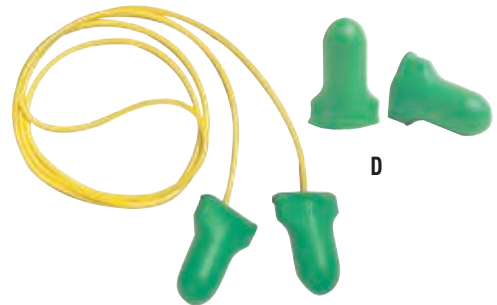

**MOLDEX**

**PlugStation® Earplug Dispensers**

High-visibility dispenser chute delivers plugs right into the palm of your hand. Easily mounts on virtually any wall. Each dispenser is sealed, disposable and completely recyclable. Mounting bracket and hardware included. Noise Reduction Rate (NRR) 33dB. Meets ANSI S3.19-1974.

No.	Color	Qty./Pack	Pack
A. MLX 6644	Assorted	250-pair	
B. MLX 6845	Bright Green	500-pair	
C. MLX 6645	Assorted	500-pair	

**D. Max Lite® Disposable Earplugs**

Low-pressure polyurethane foam expands gently for comfortable long-term wear. Contoured T-shape for easy insertion. Smooth, soil-resistant closed-cell foam skin prevents dirt buildup. Noise Reduction Rate (NRR) 30dB. Meets ANSI S.3.19-1974. Green.

No.	Qty./Box	Box
<b>Corded</b>		
HOW LPF30	100-pair	
<b>Uncorded</b>		
HOW LPF1	200-pair	
HOW LPF1D	500-pair	

**E. Max® Disposable Earplugs**

Bell shape delivers maximum in-ear comfort. Contoured design is easier to insert, resists tendency to back out of ear canal. Polyurethane foam enhances comfort for long-term wear. Smooth, soil-resistant closed-cell foam skin prevents dirt buildup. Noise Reduction Rate (NRR) 33dB. Meets ANSI S.3.19-1974.

No.	Description	Qty./Box	Box
HOW AS30R*	Red Poly Cord	50-pair	
HOW DPAS30R	Red Poly Cord	100-pair	
HOW DPAS30W	White Poly Cord	100-pair	

\* Comes with reusable case.

**Laser Lite® Disposable Earplugs**

Vibrant colors make protection visible. Self-adjusting polyurethane foam expands to fit virtually every wearer. Contoured T-shape for easy insertion and wear. Smooth, soil-resistant closed-cell foam skin prevents dirt buildup. Noise Reduction Rate (NRR) 32dB. Meets ANSI S.3.19-1974. Magenta/Yellow.