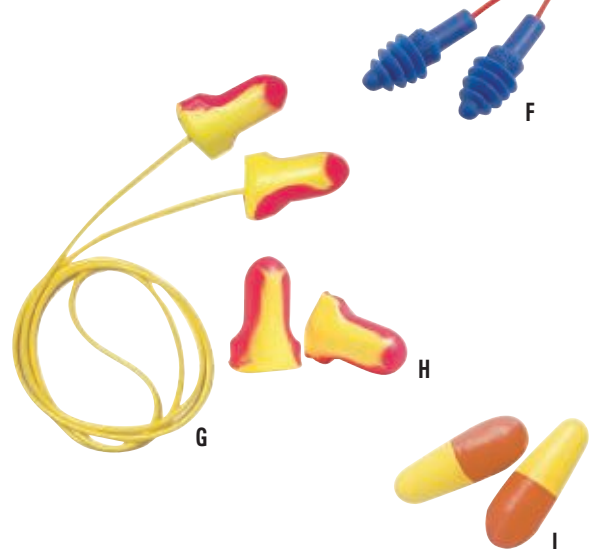

No.	Qty./Box	Box
<b>Corded</b>		
HOW LPF30	100-pair	
<b>Uncorded</b>		
HOW LPF1	200-pair	
HOW LPF1D	500-pair	

**E. Max® Disposable Earplugs**

Bell shape delivers maximum in-ear comfort. Contoured design is easier to insert, resists tendency to back out of ear canal. Polyurethane foam enhances comfort for long-term wear. Smooth, soil-resistant closed-cell foam skin prevents dirt buildup. Noise Reduction Rate (NRR) 33dB. Meets ANSI S.3.19-1974.

No.	Color	Qty./Box	Box
<b>Corded</b>			
HOW MAX30	Coral	100-pair	
HOW MAX30USA	Red/White/Blue	100-pair	
<b>Uncorded</b>			
HOW MAX1	Coral	200-pair	
HOW MAX1D	Coral	500-pair	

**F. AirSoft® Reusable Earplugs**

Advanced air pocket design features internal noise-blocking fins. Four-flange profile creates better seal in the ear canal. Less pressure in the ear canal eliminates that "plugged up" feeling. Rounded flanges, tapered shape. Firm stem facilitates easy insertion and removal. Noise Reduction Rate (NRR) 27dB. Meets ANSI S.3.19-1974. Blue.

No.	Description	Qty./Box	Box
HOW AS30R*	Red Poly Cord	50-pair	
HOW DPAS30R	Red Poly Cord	100-pair	
HOW DPAS30W	White Poly Cord	100-pair	

\* Comes with reusable case.

**Laser Lite® Disposable Earplugs**

Vibrant colors make protection visible. Self-adjusting polyurethane foam expands to fit virtually every wearer. Contoured T-shape for easy insertion and wear. Smooth, soil-resistant closed-cell foam skin prevents dirt buildup. Noise Reduction Rate (NRR) 32dB. Meets ANSI S.3.19-1974. Magenta/Yellow.