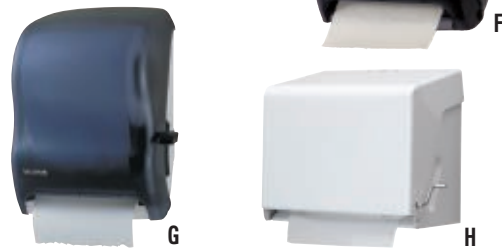

No.	Description	Size	Each
SAN T1390TBK	Oceans®	11¾w x 9¼d x 16½h	
SAN T1300TBK	Classic	11¾w x 9¼d x 16½h	

E. Integra™ Lever Roll Towel Dispenser

Compact, economical universal dispenser holds all types of roll towels with any size core, including coreless and solid. Easy-to-operate integrated lever makes dispensing and reloading simple. Hands-free alternative when using your wrist, arm or elbow to dispense paper. Impact-resistant plastic. Black Pearl. 11½w x 11¼d x 13½h.

No.	Each
SAN T850TBK	

F. Oceans® Lever Roll Towel Dispenser with Auto Transfer Mechanism

Automatic transfer device allows complete usage of stub roll to eliminate waste. Varied teeth blade eliminates free pull. Holds rolls up to 8-in. wide x 8-in. dia. and one 4-in. dia. stub roll. Replaceable finger lock. Black Pearl. 13w x 9¼d x 16½h.

No.	Each
SAN T1190TBK	

G. Classic Lever Roll Towel Dispenser with Auto Transfer Mechanism

Universal lever-action dispenser handles all types of towels without jamming. Large capacity allows longer intervals between refills. Holds rolls up to 8-in. wide x 8-in. dia. Break-resistant plastic construction with Bio-Pruf® treated handle to resist bacterial growth. Black Pearl. 13w x 9¼d x 16½h.

No.	Each
SAN T1100TBK	

H. Crank Roll Towel Dispenser

Rugged, 20-gauge steel construction with white enamel finish. Holds rolls up to 9-in. wide x 7¼ dia. 11w x 8½d x 10½h.

No.	Each
SAN T800WH	

15-LG-AN

HAND TOWELS & DISPENSERS

Prices are subject to change.