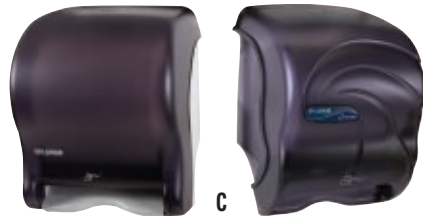

No.	Description	Size	Each
SAN T1390TBK	Oceans®	11¾w x 9¼d x 16½h	
SAN T1300TBK	Classic	11¾w x 9¼d x 16½h	

E. Integra™ Lever Roll Towel Dispenser

Compact, economical universal dispenser holds all types of roll towels with any size core, including coreless and solid. Easy-to-operate integrated lever makes dispensing and reloading simple. Hands-free alternative when using your wrist, arm or elbow to dispense paper. Impact-resistant plastic. Black Pearl. 11½w x 11¼d x 13½h.

No.	Each
SAN T850TBK	

F. Oceans® Lever Roll Towel Dispenser with Auto Transfer Mechanism

Automatic transfer device allows complete usage of stub roll to eliminate waste. Varied teeth blade eliminates free pull. Holds rolls up to 8-in. wide x 8-in. dia. and one 4-in. dia. stub roll. Replaceable finger lock. Black Pearl. 13w x 9¼d x 16½h.

No.	Each
SAN T1190TBK	

G. Classic Lever Roll Towel Dispenser with Auto Transfer Mechanism

Universal lever-action dispenser handles all types of towels without jamming. Large capacity allows longer intervals between refills. Holds rolls up to 8-in. wide x 8-in. dia. Break-resistant plastic construction with Bio-Pruf® treated handle to resist bacterial growth. Black Pearl. 13w x 9¼d x 16½h.

No.	Each
SAN T1100TBK	

H. Crank Roll Towel Dispenser

Rugged, 20-gauge steel construction with white enamel finish. Holds rolls up to 9-in. wide x 7¼ dia. 11w x 8½d x 10½h.

No.	Each
SAN T800WH	

15-LG-AN

HAND TOWELS & DISPENSERS

Prices are subject to change.