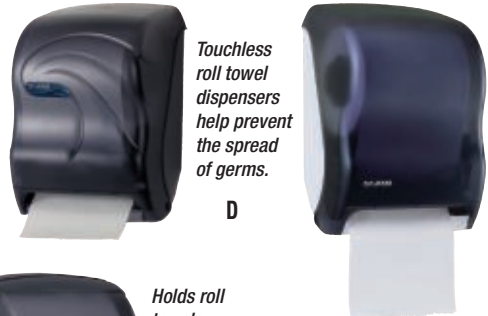

No.	Description	Size	Each
SAN T1390TBK	Oceans®	11¾w x 9¼d x 16½h	
SAN T1300TBK	Classic	11¾w x 9¼d x 16½h	

E. Integra™ Lever Roll Towel Dispenser

Compact, economical universal dispenser holds all types of roll towels with any size core, including coreless and solid. Easy-to-operate integrated lever makes dispensing and reloading simple. Hands-free alternative when using your wrist, arm or elbow to dispense paper. Impact-resistant plastic. Black Pearl. 11½w x 11¼d x 13½h.

No.	Each
SAN T850TBK	

F. Oceans® Lever Roll Towel Dispenser with Auto Transfer Mechanism

Automatic transfer device allows complete usage of stub roll to eliminate waste. Varied teeth blade eliminates free pull. Holds rolls up to 8-in. wide x 8-in. dia. and one 4-in. dia. stub roll. Replaceable finger lock. Black Pearl. 13w x 9¼d x 16½h.

No.	Each
SAN T1190TBK	

G. Classic Lever Roll Towel Dispenser with Auto Transfer Mechanism

Universal lever-action dispenser handles all types of towels without jamming. Large capacity allows longer intervals between refills. Holds rolls up to 8-in. wide x 8-in. dia. Break-resistant plastic construction with Bio-Pruf® treated handle to resist bacterial growth. Black Pearl. 13w x 9¼d x 16½h.

No.	Each
SAN T1100TBK	

H. Crank Roll Towel Dispenser

Rugged, 20-gauge steel construction with white enamel finish. Holds rolls up to 9-in. wide x 7¼ dia. 11w x 8½d x 10½h.

No.	Each
SAN T800WH	

15-LG-AN

HAND TOWELS & DISPENSERS

Prices are subject to change.