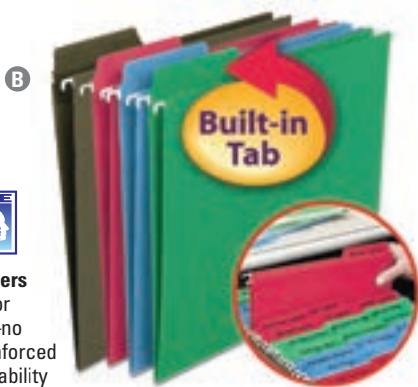

A Easy Slide™ Hanging Folder Tab Heavy-duty plastic tabs that easily slide and secure into the position you choose. No more dealing with tabs that fall off or end up in the bottom of your file drawer. Compatible with most hanging folders, these tabs can be added to both letter and legal size hanging folders. Replaceable white tab inserts included.

ID No.	Tab Cut	Tab Width	Color	Qty.	Unit	Price
1 SMD-64626	½	3½	Clear Tabs; White Inserts	18	PK	7.75

B FasTab® Hanging Folders Built-in heavy-duty tabs for quick and easy labeling—no plastic tabs required. Reinforced construction for extra durability and longer life. Easy to label. ♻️ ♻️

C Colored Hanging File Folders Hanging folders keep papers neatly vertical in the file. No more slumping folders or folders that slip under one another. Vivid colors help you code files for quick, easy identification. Tabs and inserts included. ♻️ ♻️