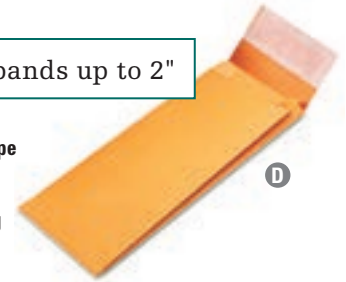

D Redi-Strip™ Kraft Expansion Envelope Envelope expands up to two inches to accommodate bulky documents. Extra heavyweight, 40-lb. Kraft stock is strong and sturdy. Redi-Strip™ closure delivers peel-and-press convenience.

ID No.	Size	Expansion	Paper Stock	Qty.	Unit	Price
Brown Kraft						
7	QUA-93331	5 × 11	2 in	40 lb	25 PK	54.02
8	QUA-93334	9 × 12	2 in	40 lb	25 PK	67.06
9	QUA-93336	10 × 13	2 in	40 lb	25 PK	74.32
10	QUA-93338	10 × 15	2 in	40 lb	25 PK	77.66

Expands up to 2"