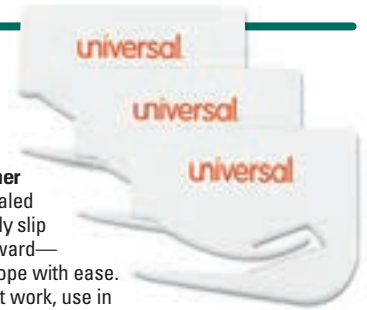

ID No.	Size	Paper Stock	Closure	Qty.	Unit	Price
White						
11	QUA-C0926	9 × 12	28 lb	Grip-Seal	100 BX	55.65
12	QUA-C0929	10 × 13	28 lb	Grip-Seal	100 BX	60.77

Easy-to-use open-side style

F Grip-Seal® Booklet/Document Envelope Horizontal, open side orientation makes document insertion and removal easy. Heavyweight paper stock protects contents. Wove finish provides a smear- and smudge-resistant printing surface. Meets USPS letter class size.

ID No.	Size	Paper Stock	Closure	Qty.	Unit	Price
White						
13	QUA-C0330	9 × 6	24 lb	Grip-Seal	250 BX	86.16

Easy open

universal.

Letter Slitter Hand Letter Opener with Concealed Blade Concealed blade for ultimate safety. Simply slip slitter under flap and push forward—sharp steel blade opens envelope with ease. Keep a few in a desk drawer at work, use in a home office or carry in your briefcase. Three per pack. White. Limited warranty valid for one year from date of purchase.

ID No.	Color	Blade Material	Unit	Price
14 UNV-31803	White	Steel	PK	6.17

15-GR-L-EVL