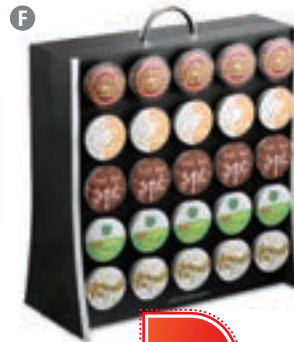

new

new

new

new

Mind Reader

The Single-Serve Coffee Accessory Specialist

A Vesta Condiment Organizer With Single-Serve Cups No more running around the kitchen in the morning—this compact all-in-one caddy holds all of your coffee accessories and single-serve cups. Convenient drawer holds up to 18 single-serve cups. Dividers create seven compartments and allow you to customize storage to your needs. One-piece condiment organizer is made from a tough and safe plastic that will stand the test of time. Bottom rubber grippers prevent counter-sliding and keep unit in place.

ID No.	Color	Size	Unit	Price
1 EMS-ORG01BLK	Black/Chrome	7 $\frac{1}{2}$ " × 14 $\frac{1}{2}$ " × 4 $\frac{1}{4}$ "	EA	34.95

B Cube Mini Coffee Station Refrigerator This little refrigerator is the perfect size for small containers of milk or other items you want to keep cold and close at hand. A removable shelf allows you to customize your storage space. A sleek, modern look with a chrome handle and black casing makes it perfect for upscale offices.

ID No.	Color	W × D × H	Unit	Price
2 EMS-REF01BLK	Black	8 $\frac{3}{4}$ " × 10 $\frac{1}{2}$ " × 13 $\frac{3}{8}$ "	EA	194.95

C Anchor 50-Capacity Nespresso Capsule Drawer Single-drawer condiment organizer holds up to 50 Nespresso capsules, ensuring that you always have your favorite coffee close at hand. Durable frame allows you to place your coffeemaker directly on top of the unit. Convenient, stackable unit maximizes counter space while minimizing mess.

ID No.	Color	Size	Unit	Price
3 EMS-NESTRY01BLK	Black	9 $\frac{1}{4}$ " × 16" × 2 $\frac{3}{4}$ "	EA	52.35

D Anchor Three-Drawer Single-Serve Coffee Organizer Great for home or office use. Three-drawer cabinet keeps all of your favorite single-serve coffee organized: 12 single-serve cups per drawer, 36 per organizer. Durable frame provides a safe and convenient, space-saving place to position and operate your single-serve coffee machine. Contemporary-modern chrome handles.