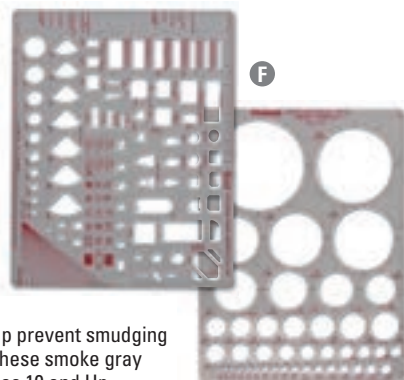

Chartpak.

E Protractor Beveled edges and 1/2" graduations provide accuracy. Measurements up to 180° Transparent plastic is easy to read on colored paper. Engraved and scratch-resistant surface. Distortion-free.

ID No.	Color	Ruler Size	Qty.	Unit	Price
7 CHA-6180	Transparent Tinted	6" Ruler Edge	1	EA	7.35

Chartpak.

F Templates Created for the needs of architects, drafters and contractors. Smooth apertures and risers on the underside of the template promote ease of movement as well as help prevent smudging from writing instruments. These smoke gray templates are .03" thick. Ages 10 and Up.