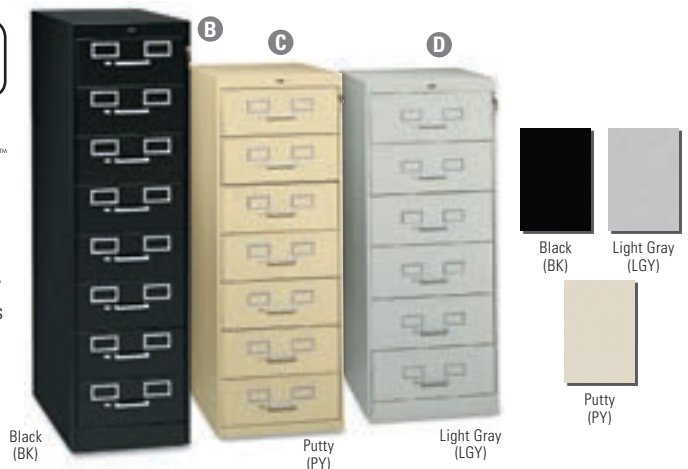

## OTTO File Ottoman

A versatile impromptu seating and storage solution.

- Comfortable ottoman opens to reveal 1.5 cubic feet of open space for letter-size hanging files or other personal items.
- Easy no-tool assembly.
- Manufacturer's limited five-year warranty
- Contains 35% total recycled content.

Description	ID	Aqua/Black	ID	Charcoal/Black	ID	Charcoal/Charcoal	ID	Green/Black	W x D x H	Shpg. Wt.	Unit	Price
<b>A OTTO File Ottoman</b>	1	ICE-64536	2	ICE-64531	3	ICE-64537	4	ICE-64538	18" x 18" x 17¼"	17 lbs.	Each	69.95

## Multimedia Cabinets

An effective way to manage your technology data or media files.

- Full-extension, full-suspension steel files.
- 26¾" deep filing capacity, one center divider and two follower blocks per drawers.
- One lock secures all drawers.
- Aluminum label holders and thumb latches.
- Post-consumer recycled content varies between 19%-80%, total recycled content varies between 25%-90%.
- Scientific Certification Systems (SCS) Certified Indoor Advantage™ Gold.