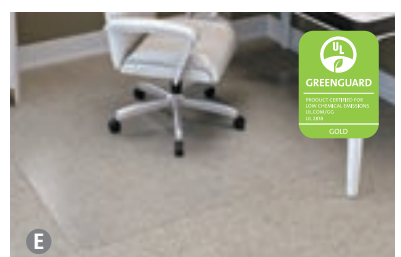

ID No.	Surface	Style	Overall (W × L)	Lip (W × L)	Unit	Price
8 DEF-CM13113	Low Pile	Lip	36" × 48"	19" × 10"	EA	76.17
9 DEF-CM13233	Low Pile	Lip	45" × 53"	25" × 12"	EA	87.87
10 DEF-CM13433F	Low Pile	Lip	46" × 60"	25" × 12"	EA	117.43
11 DEF-CM13443F	Low Pile	Rectangular	46" × 60"	No Lip	EA	118.70

* GREENGUARD Gold Certified.

D SuperMat Chair Mat for Medium Pile Carpeting A status statement for the mainstream specialist. Superior performance. Safeguards medium-pile carpet from wear and tear. Beveled edge. Bottom studs. Manufacturer's limited lifetime warranty.

ID No.	Surface	Style	Overall (W × L)	Lip (W × L)	Unit	Price
12 DEF-CM14113	Medium Pile	Lip	36" × 48"	19" × 10"	EA	108.15
13 DEF-CM14233	Medium Pile	Lip	45" × 53"	25" × 12"	EA	115.10
14 DEF-CM14243	Medium Pile	Rectangular	45" × 53"	No Lip	EA	135.38
15 DEF-CM14003K	Medium Pile	L-Workstation	60" × 66"	20" × 12"	EA	194.28

* GREENGUARD Gold Certified.

E RollaMat™ Chair Mat for Plush, Medium Pile Carpeting The right choice for results-driven professionals. Remarkable protection for plush, medium-pile carpet with pads up to ½" thick. Beveled edge. Manufacturer's limited lifetime warranty.

ID No.	Surface	Style	Overall (W × L)	Lip (W × L)	Unit	Price
16 DEF-CM15113	Medium Pile	Lip	36" × 48"	19" × 10"	EA	131.68
17 DEF-CM15233	Medium Pile	Lip	45" × 53"	25" × 12"	EA	164.73
18 DEF-CM15443F	Medium Pile	Rectangular	46" × 60"	No Lip	EA	200.05

* GREENGUARD Gold Certified.

15-GR-L-EVL

Prices subject to change without notice. Visit our website for the latest pricing and product information.