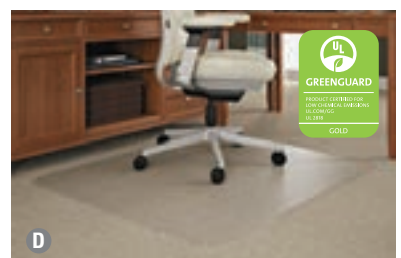

ID No.	Surface	Style	Overall (W × L)	Lip (W × L)	Unit	Price
8 DEF-CM13113	Low Pile	Lip	36" × 48"	19" × 10"	EA	76.17
9 DEF-CM13233	Low Pile	Lip	45" × 53"	25" × 12"	EA	87.87
10 DEF-CM13433F	Low Pile	Lip	46" × 60"	25" × 12"	EA	117.43
11 DEF-CM13443F	Low Pile	Rectangular	46" × 60"	No Lip	EA	118.70

* GREENGUARD Gold Certified.

D SuperMat Chair Mat for Medium Pile Carpeting A status statement for the mainstream specialist. Superior performance. Safeguards medium-pile carpet from wear and tear. Beveled edge. Bottom studs. Manufacturer's limited lifetime warranty.

ID No.	Surface	Style	Overall (W × L)	Lip (W × L)	Unit	Price
12 DEF-CM14113	Medium Pile	Lip	36" × 48"	19" × 10"	EA	108.15
13 DEF-CM14233	Medium Pile	Lip	45" × 53"	25" × 12"	EA	115.10
14 DEF-CM14243	Medium Pile	Rectangular	45" × 53"	No Lip	EA	135.38
15 DEF-CM14003K	Medium Pile	L-Workstation	60" × 66"	20" × 12"	EA	194.28

* GREENGUARD Gold Certified.

E RollaMat™ Chair Mat for Plush, Medium Pile Carpeting The right choice for results-driven professionals. Remarkable protection for plush, medium-pile carpet with pads up to ½" thick. Beveled edge. Manufacturer's limited lifetime warranty.

ID No.	Surface	Style	Overall (W × L)	Lip (W × L)	Unit	Price
16 DEF-CM15113	Medium Pile	Lip	36" × 48"	19" × 10"	EA	131.68
17 DEF-CM15233	Medium Pile	Lip	45" × 53"	25" × 12"	EA	164.73
18 DEF-CM15443F	Medium Pile	Rectangular	46" × 60"	No Lip	EA	200.05

* GREENGUARD Gold Certified.

15-GR-L-EVL

Prices subject to change without notice. Visit our website for the latest pricing and product information.