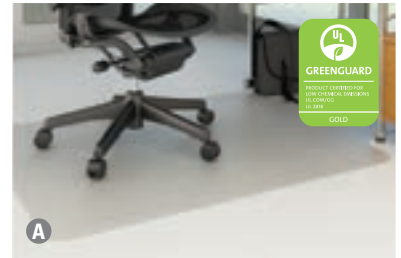

ID No.	Surface	Style	Overall (W × L)	Lip (W × L)	Unit	Price
8 DEF-CM13113	Low Pile	Lip	36" × 48"	19" × 10"	EA	76.17
9 DEF-CM13233	Low Pile	Lip	45" × 53"	25" × 12"	EA	87.87
10 DEF-CM13433F	Low Pile	Lip	46" × 60"	25" × 12"	EA	117.43
11 DEF-CM13443F	Low Pile	Rectangular	46" × 60"	No Lip	EA	118.70

* GREENGUARD Gold Certified.

D SuperMat Chair Mat for Medium Pile Carpeting A status statement for the mainstream specialist. Superior performance. Safeguards medium-pile carpet from wear and tear. Beveled edge. Bottom studs. Manufacturer's limited lifetime warranty.

ID No.	Surface	Style	Overall (W × L)	Lip (W × L)	Unit	Price
12 DEF-CM14113	Medium Pile	Lip	36" × 48"	19" × 10"	EA	108.15
13 DEF-CM14233	Medium Pile	Lip	45" × 53"	25" × 12"	EA	115.10
14 DEF-CM14243	Medium Pile	Rectangular	45" × 53"	No Lip	EA	135.38
15 DEF-CM14003K	Medium Pile	L-Workstation	60" × 66"	20" × 12"	EA	194.28

* GREENGUARD Gold Certified.

E RollaMat™ Chair Mat for Plush, Medium Pile Carpeting The right choice for results-driven professionals. Remarkable protection for plush, medium-pile carpet with pads up to ½" thick. Beveled edge. Manufacturer's limited lifetime warranty.

ID No.	Surface	Style	Overall (W × L)	Lip (W × L)	Unit	Price
16 DEF-CM15113	Medium Pile	Lip	36" × 48"	19" × 10"	EA	131.68
17 DEF-CM15233	Medium Pile	Lip	45" × 53"	25" × 12"	EA	164.73
18 DEF-CM15443F	Medium Pile	Rectangular	46" × 60"	No Lip	EA	200.05

* GREENGUARD Gold Certified.

15-GR-L-EVL

Prices subject to change without notice. Visit our website for the latest pricing and product information.