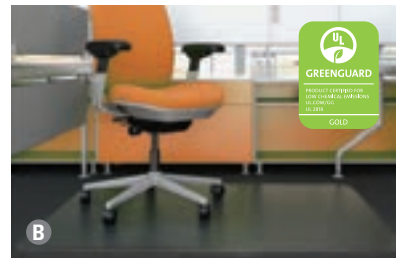

ID No.	Surface	Style	Overall (W × L)	Lip (W × L)	Unit	Price
8 DEF-CM13113	Low Pile	Lip	36" × 48"	19" × 10"	EA	76.17
9 DEF-CM13233	Low Pile	Lip	45" × 53"	25" × 12"	EA	87.87
10 DEF-CM13433F	Low Pile	Lip	46" × 60"	25" × 12"	EA	117.43
11 DEF-CM13443F	Low Pile	Rectangular	46" × 60"	No Lip	EA	118.70

* GREENGUARD Gold Certified.

D SuperMat Chair Mat for Medium Pile Carpeting A status statement for the mainstream specialist. Superior performance. Safeguards medium-pile carpet from wear and tear. Beveled edge. Bottom studs. Manufacturer's limited lifetime warranty.

ID No.	Surface	Style	Overall (W × L)	Lip (W × L)	Unit	Price
12 DEF-CM14113	Medium Pile	Lip	36" × 48"	19" × 10"	EA	108.15
13 DEF-CM14233	Medium Pile	Lip	45" × 53"	25" × 12"	EA	115.10
14 DEF-CM14243	Medium Pile	Rectangular	45" × 53"	No Lip	EA	135.38
15 DEF-CM14003K	Medium Pile	L-Workstation	60" × 66"	20" × 12"	EA	194.28

* GREENGUARD Gold Certified.

E RollaMat™ Chair Mat for Plush, Medium Pile Carpeting The right choice for results-driven professionals. Remarkable protection for plush, medium-pile carpet with pads up to ½" thick. Beveled edge. Manufacturer's limited lifetime warranty.

ID No.	Surface	Style	Overall (W × L)	Lip (W × L)	Unit	Price
16 DEF-CM15113	Medium Pile	Lip	36" × 48"	19" × 10"	EA	131.68
17 DEF-CM15233	Medium Pile	Lip	45" × 53"	25" × 12"	EA	164.73
18 DEF-CM15443F	Medium Pile	Rectangular	46" × 60"	No Lip	EA	200.05

* GREENGUARD Gold Certified.

15-GR-L-EVL

Prices subject to change without notice. Visit our website for the latest pricing and product information.