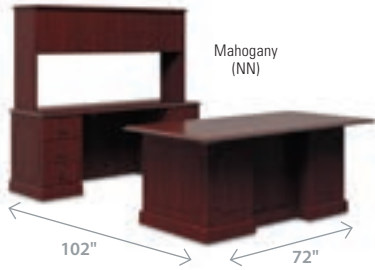

PREFERRED SETTINGS

U-WORKSTATION WITH STACK-ON STORAGE 4,919.00

Qty.	Item No.	Description
1	HON-94271NN	72" Double Pedestal Desk
1	HON-94243NN	Credenza with Kneespace
1	HON-94234NN	Stack-on Storage

DESK & STORAGE WORKSTATION 4,111.00