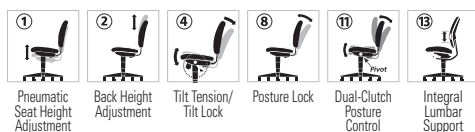

ID No.	Color	Shpg. Wt.	Unit	Price
<b>ⓑ Intensive Use Chair</b>				
Supports up to 500 lbs. Seat: 20½" × 20". Back: 18¾" × 18". Overall height: 35½" to 38".				
<b>① ② ④ ⑪</b>				
<b>Vinyl</b>				
4	SAF-3391BV	Black	53 lbs.	Each 499.00
<b>Fabric</b>				
5	SAF-3391BL	Black	47 lbs.	Each 499.00
<b>Optional T-Pad Adjustable Arms</b>				
Multiple adjustments provide extreme comfort levels to each user.				
6	SAF-3399BL	Black	Pair	87.00

## 24-Hour High-Performance Swivel Task Chair

Designed for durability during intensive use by individuals up to 300 lbs.

- High-density foam seat with heavy-duty mechanical control.
- Integral lumbar support.
- Seat and back angle can be independently adjusted.
- Inflatable lumbar pump provides personalized back support.
- Manufacturer's limited lifetime warranty.

ID No.	Color	Shpg. Wt.	Unit	Price
<b>ⓒ 24-Hour High-Performance Swivel Task Chair</b>				
Supports up to 300 lbs. Seat: 21" × 20". Back: 21" × 23". Overall height: 42" to 45".				
<b>① ② ④ ⑬</b>				
<b>Leather</b>				
7	MLN-2424AGBLT	Black	59 lbs.	Each 878.00
<b>Fabric</b>				
8	MLN-2424AG2113	Black	58 lbs.	Each 752.00