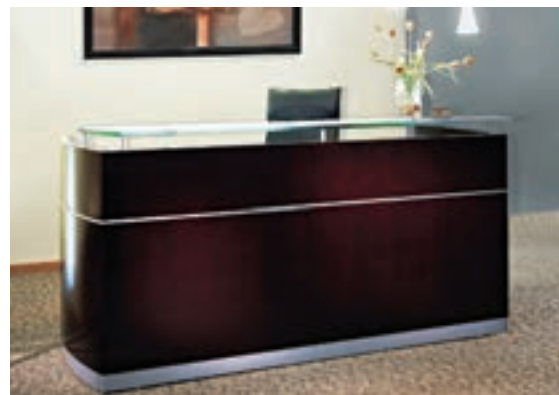

U-WORKSTATION WITH STACK-ON STORAGE

**Suggested Seating**  
 Each 483-88  
 MLN-2522BLK  
 ID 1  
 Complement your office suite with Mayline®  
 Mercado™ Mid-Back Leather/Mesh Chair.  
 See our full seating selection  
 on pages 102-216.

Mahogany  
(MAH)

**MAYLINE**  
**Napoli™ Veneer Series**

**Combines clean, modern lines with a wide selection of storage options.**

- AA-grade select wood veneer.
- Worksurfaces are 1½" thick with a beveled edge.
- Drawer interiors are finished to match exterior veneer.
- All locks are keyed alike and feature removable cores.
- Manufacturer's limited lifetime warranty.
- Meets or exceeds ANSI/BIFMA standards. 