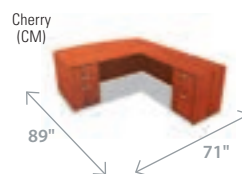

PREFERRED SETTINGS

DESK & CRENDENZA WORKSTATION WITH STACK-ON STORAGE **3,155.00**

U-WORKSTATION WITH STACK-ON STORAGE **4,053.00**

L-WORKSTATION **2,246.00**

Qty.	Item No.	Description
1	ALE-RN227242CM	<b>Bow Front Desk Shell</b>
1	ALE-RN257224CM	<b>Credenza Shell</b>
1	ALE-RN267215CM	<b>Storage Hutch</b>
1	ALE-RN521629CM	<b>File/File Pedestal</b>
1	ALE-RN531629CM	<b>Box/Box/File Pedestal</b>