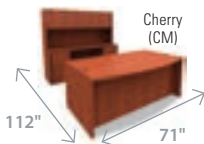

PREFERRED SETTINGS

DESK & CRENDENZA WORKSTATION WITH STACK-ON STORAGE **3,155.00**

U-WORKSTATION WITH STACK-ON STORAGE **4,053.00**

L-WORKSTATION **2,246.00**

Qty.	Item No.	Description
1	ALE-RN227242CM	<b>Bow Front Desk Shell</b>
1	ALE-RN257224CM	<b>Credenza Shell</b>
1	ALE-RN267215CM	<b>Storage Hutch</b>
1	ALE-RN521629CM	<b>File/File Pedestal</b>
1	ALE-RN531629CM	<b>Box/Box/File Pedestal</b>