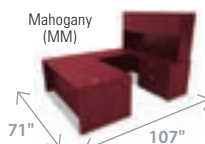

PREFERRED SETTINGS

DESK & CRENDENZA WORKSTATION WITH STACK-ON STORAGE **3,155.00**

U-WORKSTATION WITH STACK-ON STORAGE **4,053.00**

L-WORKSTATION **2,246.00**

Qty.	Item No.	Description
1	ALE-RN227242CM	<b>Bow Front Desk Shell</b>
1	ALE-RN257224CM	<b>Credenza Shell</b>
1	ALE-RN267215CM	<b>Storage Hutch</b>
1	ALE-RN521629CM	<b>File/File Pedestal</b>
1	ALE-RN531629CM	<b>Box/Box/File Pedestal</b>

Qty.	Item No.	Description
1	ALE-RN217236MM	<b>Straight Front Desk Shell</b>
1	ALE-RN234824MM	<b>Reversible Return/Bridge Shell</b>
1	ALE-RN257224MM	<b>Credenza Shell</b>
1	ALE-RN531629MM	<b>Box/Box/File Pedestal</b>
1	ALE-RN267215MM	<b>Storage Hutch</b>
1	ALE-RN513622MM	<b>Two-Drawer Lateral File</b>
1	ALE-RN312415MM	<b>Center Drawer</b>