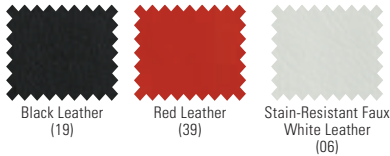

Neratoli Series

• Contemporary cushioned seating with a slim profile.

- Leather upholstery with chrome accents.
- Waterfall seat reduces pressure on the back of the knees for improved circulation.
- Padded arm caps for comfort and support.
- Manufacturer's limited five-year warranty.
- Contains 25% pre-consumer recycled content, 5% post-consumer recycled content, 30% total recycled content.
- Meets or exceeds ANSI/BIFMA standards. ♻️ ♻️ ♻️

ID No.	Color	Shpg. Wt.	Unit	Price
A High-Back Slim Profile Chair				
Supports up to 250 lbs. Seat: 19" × 20 ⁵ / ₈ ". Back: 18 ¹ / ₂ " × 25 ¹ / ₂ ". Overall height: 42 ¹ / ₈ " to 45 ¹ / ₄ ".				
① ④				
Leather				
1	ALE-NR4119	Black	49 lbs.	Each 479.00
2	ALE-NR4139	Red	49 lbs.	Each 479.00
Stain-Resistant Upholstery —treated faux leather wipes clean for a perfect white.				
3	ALE-NR4106	White	49 lbs.	Each 479.00
B Mid-Back Slim Profile Chair				
Supports up to 250 lbs. Seat: 19" × 20 ⁵ / ₈ ". Back: 18 ¹ / ₂ " × 20 ⁵ / ₈ ". Overall height: 39" to 42 ¹ / ₈ ".				
① ④				
Leather				
4	ALE-NR4219	Black	48 lbs.	Each 449.00
5	ALE-NR4239	Red	48 lbs.	Each 449.00
Stain-Resistant Upholstery —treated faux leather wipes clean for a perfect white.				
6	ALE-NR4206	White	48 lbs.	Each 449.00
C Slim Profile Guest Chair				
Supports up to 250 lbs. Seat: 20 ⁵ / ₈ " × 21 ¹ / ₄ ". Back: 20 ⁵ / ₈ " × 23 ¹ / ₄ ". Overall height: 37".				
7	ALE-NR4319	Black	44 lbs.	Each 299.00