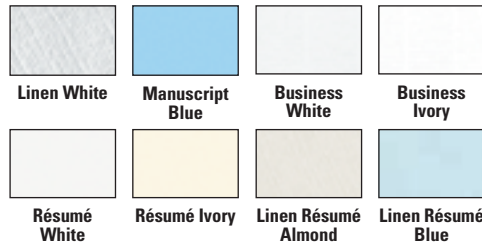

E 100% Cotton Résumé Paper Nothing equals the rich texture of 100% cotton paper. Its distinctive crispness provides a feeling of substance that makes both an immediate and lasting impression. Laser, inkjet and copier compatible. Watermarked and date-coded. Acid- and lignin-free. Endorsed by the National Résumé Writers Association.

ID No.	Color	Sheet Size	Weight	Sheet Qty.	Unit	Price
10	SOU-R14ICF	Ivory	8 1/2 x 11	24 lb	100 BX	17.95
11	SOU-R14CF	White	8 1/2 x 11	24 lb	100 BX	17.35
12	SOU-RD18ICF	Ivory	8 1/2 x 11	32 lb	100 BX	21.25
13	SOU-RD18CF	White	8 1/2 x 11	32 lb	100 BX	21.25

* SOU-R14CF, SOU-RD18CF—Brightness Rating (US): 95.

F 100% Cotton Résumé Envelope 100% cotton envelopes have a luxurious feel not found in ordinary mailing envelopes. 24lb. wove finish. Laser and inkjet compatible. Acid- and lignin-free.

ID No.	Trade Size	Seam	Color	Qty.	Unit	Price
14	SOU-R14I-10L	#10, 9 1/2 x 4 1/4	Traditional	Ivory	50 BX	12.30
15	SOU-R14-10L	#10, 9 1/2 x 4 1/4	Traditional	White	50 BX	11.55

G 100% Cotton Premium Weight Linen Résumé Paper Stand out from the crowd. Elegant texture of linen gets your résumé noticed. Water-marked and date-coded. Acid- and lignin-free for archival quality. Laser, inkjet and copier compatible. Endorsed by the National Résumé Writers Association.

ID No.	Color	Sheet Size	Weight	Sheet Qty.	Unit	Price
16	SOU-RD18ACFLN	Almond	8 1/2 x 11	32 lb	100 BX	26.25
17	SOU-RD18BCFLN	Blue	8 1/2 x 11	32 lb	100 BX	26.25