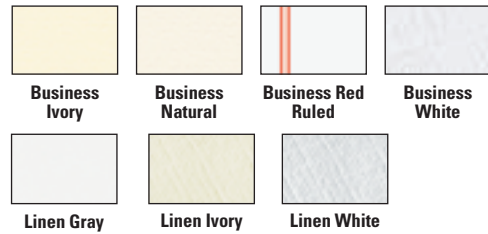

E Quality Bond Business Paper Smooth finish for all business and legal documents. Laser, inkjet and copier compatible. Watermarked and date-coded. Acid- and lignin-free.

ID No.	Color	Sheet Size	Weight	Sheet Qty.	Unit	Price
12 SOU-31-620-10	White	8½ × 11	20 lb	500	BX	31.60

Brightness Rating (US): 95.

F 25% Cotton Diamond White® Business Paper This 25% cotton wove finish paper provides both texture and crispness, giving business and legal documents immediate impact and decades of longevity. Create letterheads, briefs, pleadings, contracts, presentations, or reports that naturally stand out. Laser, inkjet and copier compatible. Watermarked and date-coded for authentication. Acid- and lignin-free.

ID No.	Color	Sheet Size	Weight	Sheet Qty.	Unit	Price
13 SOU-31-220-10	White	8½ × 11	20 lb	500	BX	33.75
14 SOU-31-224-10	White	8½ × 11	24 lb	500	BX	41.60

Brightness Rating (US): 95.

G 25% Cotton Linen Business Paper Cotton's unmistakable texture plus a fine linen finish add professionalism and a touch of class to any document. A variety of colors and weights make it ideal for letterheads, reports, presentations and more. Laser, inkjet and copier compatible. Watermarked and date-coded for authentication. Acid- and lignin-free. This product was made from wood that came from a certified managed forest.

ID No.	Color	Sheet Size	Weight	Sheet Qty.	Unit	Price
15 SOU-574C	Gray	8½ × 11	24 lb	500	BX	57.45
16 SOU-564C	Ivory	8½ × 11	24 lb	500	BX	57.45
17 SOU-554C	White	8½ × 11	24 lb	500	BX	57.45

Contains 30% post-consumer recycled content, 55% total recycled content. SOU-554C—Brightness Rating (US): 91.

15-GR-L-EVL

Prices subject to change without notice. Visit our website for the latest pricing and product information.