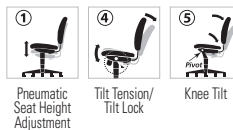

ID No.	Color	Shpg. Wt.	Unit	Price
E Executive High Back Chair				
Supports up to 300 lbs. Seat: 20" x 18". Back: 20" x 25½". Overall height: 43" to 47".				
① ④ ⑤				
5	LZB-921231 Black/Mahogany	62 lbs.	Each	1,049.00
6	LZB-921235 Black/Natural Cherry	62 lbs.	Each	1,049.00

For more information on additional chair features see pages 102-103.

Pneumatic Seat Height Adjustment

Tilt Tension/Tilt Lock

Knee Tilt

E

Black Leather

Casters supplied with the chairs on these pages are not suitable for all floor types. Alternative casters are available to meet your specific needs.