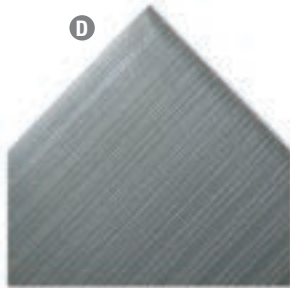

A

B

C

Yellow border for added visibility and safety

Relieves fatigue and increases traction

D

E

F

A Cushion-Step™ Rubber Surface Mat When the job calls for spending a lot of time on your feet, it helps if you're on a comfortable surface. This mat's marbled rubber top is fused to thick sponge foam to help relieve some of the stress and discomfort that comes from standing for several minutes or hours. Features beveled edges and rounded corners to keep mat flat and help prevent falls. Manufacturer's limited one-year warranty.