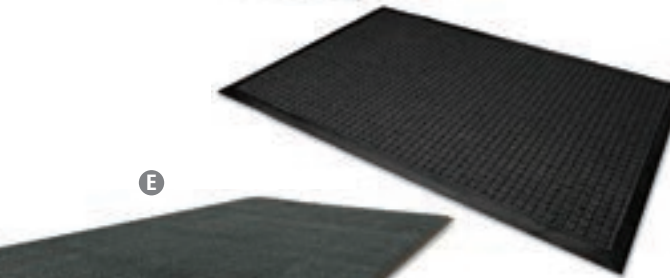

ID No.	Color	W x L	Qty.	Unit	Price	
9	MLL-EG020304	Charcoal	24" x 36"	1	EA	34.35
10	MLL-EG030504	Charcoal	36" x 60"	1	EA	82.34
11	MLL-EG040604	Charcoal	48" x 72"	1	EA	137.21
12	MLL-EG031004	Charcoal	36" x 120"	1	EA	186.57

* NFSI Certified. Contains 99% post-consumer recycled content, 99% total recycled content.

D WaterGuard Indoor/Outdoor Scraper Mat Keeps your office or home clean, dry and safe. Bi-level constructed so dirt and debris is trapped below the walking surface and off your floors. The polypropylene carpeted surface makes this a scraper to remove heavy soil and debris and also a wiper to help trap moisture. The non-slip all-rubber cleated backing provides a secure gripping action to carpets and hard surface floors. The beveled edge border helps contain the dirt and moisture and helps reduce the chance of slips, trips and falls. Easy to clean and maintain, just shake out, vacuum, hose and dry or clean with a light carpet cleaning machine. Manufacturer's limited two-year warranty.

ID No.	Color	W x L	Qty.	Unit	Price	
13	MLL-WG030514	Brown	36" x 60"	1	EA	88.97
14	MLL-WG030504	Charcoal	36" x 60"	1	EA	88.97
15	MLL-WG040614	Brown	48" x 72"	1	EA	133.90
16	MLL-WG040604	Charcoal	48" x 72"	1	EA	133.90
17	MLL-WG031014	Brown	36" x 120"	1	EA	173.60
18	MLL-WG031004	Charcoal	36" x 120"	1	EA	173.60

* NFSI Certified.

E Platinum Series Walk-Off Indoor Wiper Mat Your co-workers, customers and visitors will find style and performance at their footsteps. These floor mats feature bold, lustrous nylon carpeting and an all-rubber backing. Dust, moisture and grime are stopped at the door. The reinforced border edges increase strength and durability. The innovative backing allows mat to lie flat at edges to ensure stability and help reduce risk of tripping. Manufacturer's limited two-year warranty.

ID No.	Color	W x L	Qty.	Unit	Price	
19	MLL-94030535	Black	36" x 60"	1	EA	82.93
20	MLL-94040635	Black	48" x 72"	1	EA	109.37

* NFSI Certified.

F Golden Series Dual Rib Indoor Wiper Mats Save yourself unnecessary cleanup. Ribbed polypropylene carpeting captures dirt and moisture on contact and then keeps them in the mat—and off of other areas in your building. Features chemical-resistant vinyl backing. Manufacturer's limited one-year warranty.

ID No.	Color	W x L	Qty.	Unit	Price	
21	MLL-64030530	Charcoal	36" x 60"	1	EA	68.36
22	MLL-64040630	Charcoal	48" x 72"	1	EA	95.70

Prices subject to change without notice. Visit our website for the latest pricing and product information.