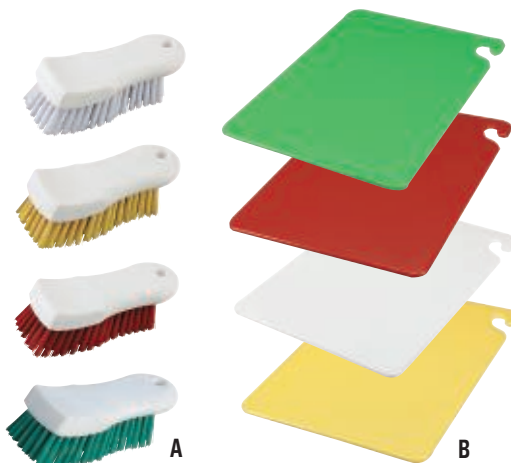

No.	Color	Each
SAN CB152012GN	Green	
SAN CB152012RD	Red	
SAN CB152012WH	White	
SAN CB152012YL	Yellow	

C. Saf-T-Grip® Board-Mates®

Replaces unsanitary "wet towel" method to keep non-grip boards from shifting during use; reducing knife accidents and injuries. NSF listed. Dishwasher-safe. Thermoplastic rubber. 18w x 13d x ½h. White.

SAN CBM1318	Each

D. San Jamar® Kleen-Pail®

Color-coded buckets help reduce the potential for task confusion and the risk of cross-contamination. Measurement markings aid in the mixing of cleaning and sanitizing solution. Thick, rigid plastic walls. 6-qt. capacity. 8w x 8d x 10h.

No.	Color	Each
SAN KP196GN NEW	Green	
SAN KP196RD NEW	Red	

E. Chix® Wet Wipes

Nonwoven, rayon-based fabric absorbs water-based liquids. Can be rinsed and reused. Reusable up to two days. 200 wipes per dispenser case.

No.	Size (Inches)	Case
CHI 8230 NEW	12 x 21	
CHI 8311 NEW	11.5 x 24	
CHI 8507	13.5 x 24	

F. Chix® 3000 Wipes

Durable, light-duty cleaning cloths help with everyday tasks. Designed for light cleaning applications, such as bussing tables and light kitchen cleaning. Convenient cloths rinse clean and dry quickly for extended use. An excellent option for cleaning up common spills and messes. Spun-lace rayon. Unscented. Green. 12½ x 21. 500 bags per case.

CHI 3000 NEW	Case

Prices are subject to change.